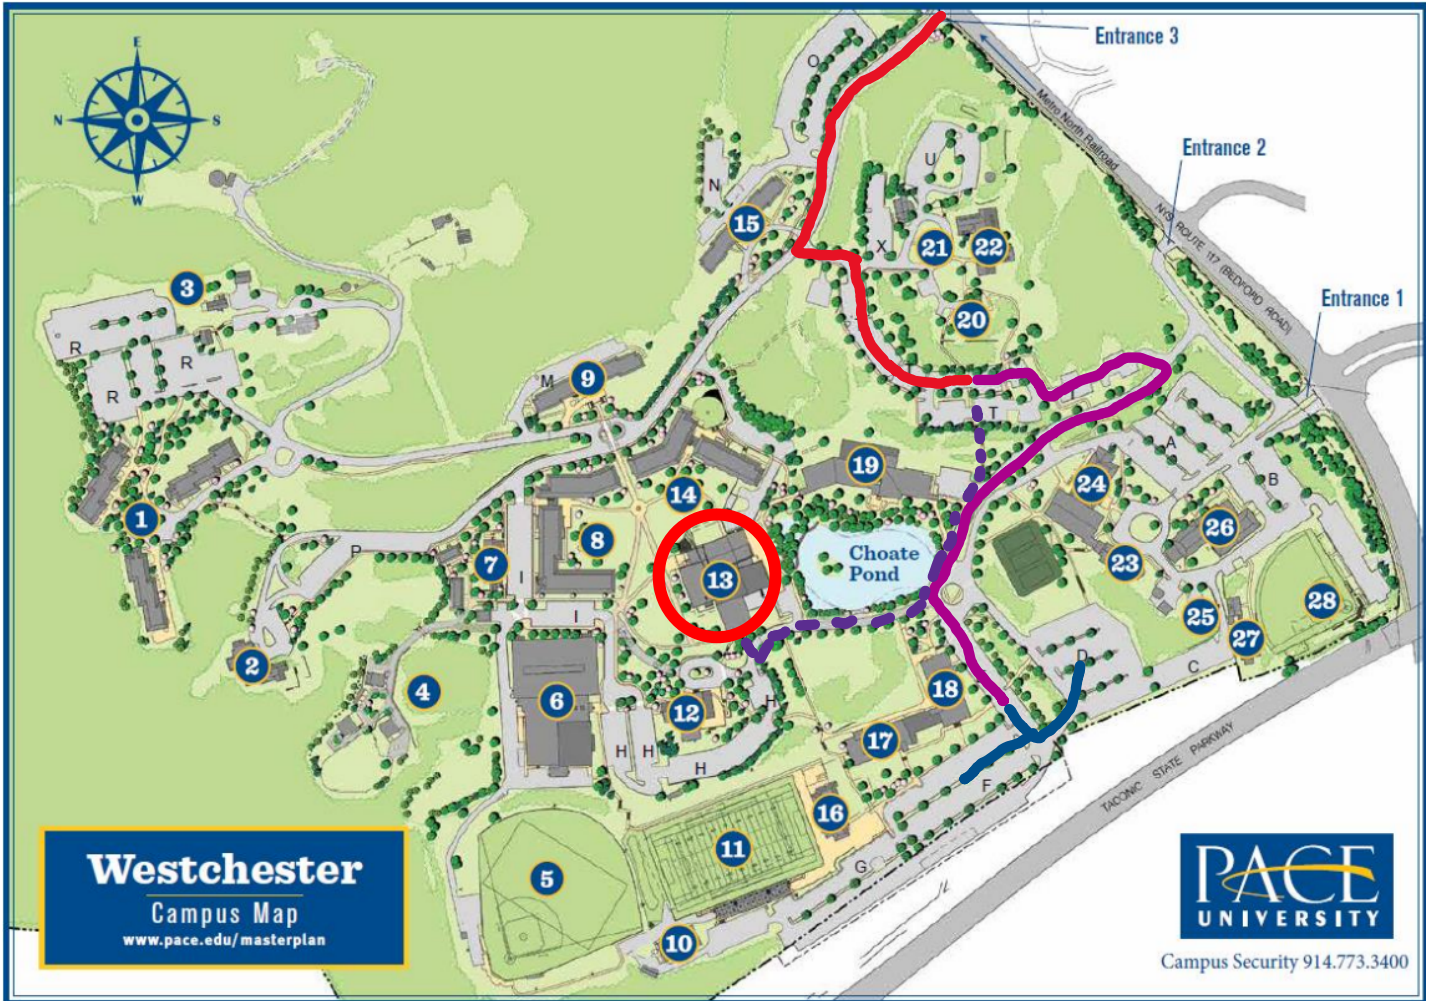

Directions to Pace University – Kessel Student Center

Pace University
Kessel Student Center
861 Bedford Road Pleasantville, New York 10570

DIRECTIONS:

General Directions to Pace University, Pleasantville Campus:

<http://www.pace.edu/about-us/directions-to-all-campus/plv-campus>

Once on campus

- Enter campus through **Entrance 3**
- Follow the main road to the **first left turn** – Greatness Ave toward Goldstein Academic Center
- Take the first right off of Greatness Ave into the **Parking Lot T** area
 - This will be a good place to park, if you find a spot
 - Once parked, follow the walking path in the middle of the parking area down the stairs toward Miller Rd
 - Once on Miller Rd walk toward Choate Pond, keeping the pond on your right side
 - Past the pond you will come to Kessel Student Center
- If there is no parking available in Parking Lot T, proceed through the parking lot to Miller Rd.
 - Make a right on Miller Rd and go down the hill toward Choate Pond
 - Go around the traffic circle and park in any available spots in Parking Lot E (Lots F and D are also fine, but a bit longer of a walk)
 - Once parked, walk back toward the pond
 - At the pond, turn left, keeping the pond on your right side and proceed to Kessel Student Center

- Kessel Student Center = Building 13 (red circle)
- Drive to Lot T = Red line
- Drive from Lot T to Lot E (if Lot T is full) = Light purple line
- Drive from Lot E to Lots F or D (if Lot E is full) = Blue line
- Walking paths to get to Kessel = Dark purple dashed line